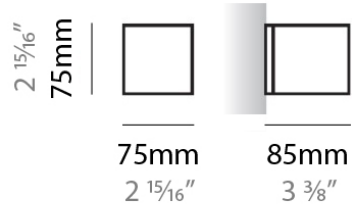

PROJECT	
TYPE	
NOTES	
QUANTITY	
DATE	

TOY SURFACE

D83147-MSS

GENERAL

Series: Toy
Brand: Panzeri
Division: Design
Mounting Type: Surface
Mounting Location: Wall

PHYSICAL

Shape: Square
Length (mm): 75
Length (in): 2 ¹⁵/₁₆
Height (mm): 75
Height (in): 2 ¹⁵/₁₆
Extension (mm): 85
Extension (in): 3 ³/₈
Light Distribution: Direct / Indirect
Weight (kg): 0.6
Weight (lbs): 1
Diffuser: Frost White Glass
Fixture Material: Metal

ELECTRICAL

Number of Lamps: 1
Lamp Type: LED Retrofit / Halogen
Bulb Included: Bulb Not Included
Total Output Wattage (W): 3 / 35
Max. Wattage Per Lamp (W): 3 / 35
Lamp Base: G9
Input Voltage (V): 120

LED

Nominal Lumen (lm): 650

OPTICAL

RATINGS AND CERTIFICATIONS

Certified By: CSA Certified to UL and CSA Standards
IP rating: IP20